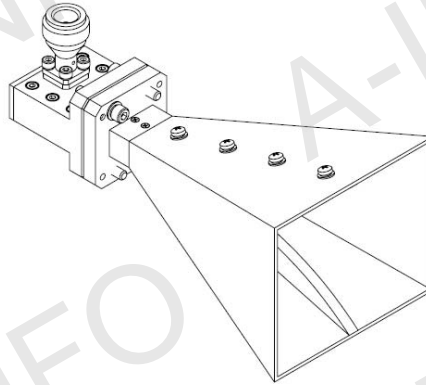

Technical Specification

Frequency Range(GHz)	6.5 - 18.0	
Gain(dBi)	15 Typ.	
Polarization	Linear	
3dB Beamwidth(deg)	E Plane:	33 - 19
	H Plane:	40 - 16
Cross Pol. Isolation(dB)	30 Typ.	
VSWR	1.5:1 Typ.	
Output	A Type:	FPWRD650D28
	C Type:	N-Female or SMA-Female or High Power N-Female
Power Handling(W)	N-F:	150 Max. CW
	SMA-F:	50 Max. CW
	HP N-F:	500 Max. CW
Material	Al	
Size(mm)	A Type:	78 x 65.5 x 116
	C Type:	78 x 65.9 x 152
Net Weight(Kg)	A Type:	0.10 Around
	C Type:	0.35 Around

C Type (With N-Female Output & Round Mounting Bracket)

For SMA-Female or High Power N-Female output outline drawing, please contact A-INFO.

C Type (With N-Female Output & L Type Mounting Bracket)

For SMA-Female or High Power N-Female output outline drawing, please contact A-INFO.