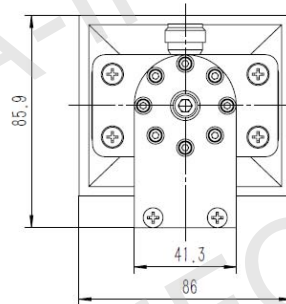

C Type (With N-Female Output & Round Mounting Bracket & Radome)

For SMA-Female or High Power N-Female output outline drawing, please contact A-INFO.

AINFO Inc.

Page 4 of 12

China(Beijing):
China(Chengdu):
USA :

C Type (With N-Female Output & L Type Mounting Bracket & Radome)

For SMA-Female or High Power N-Female output outline drawing, please contact A-INFO.

Test Results

1. Gain & Antenna Factor

2. Cross Polarization Isolation