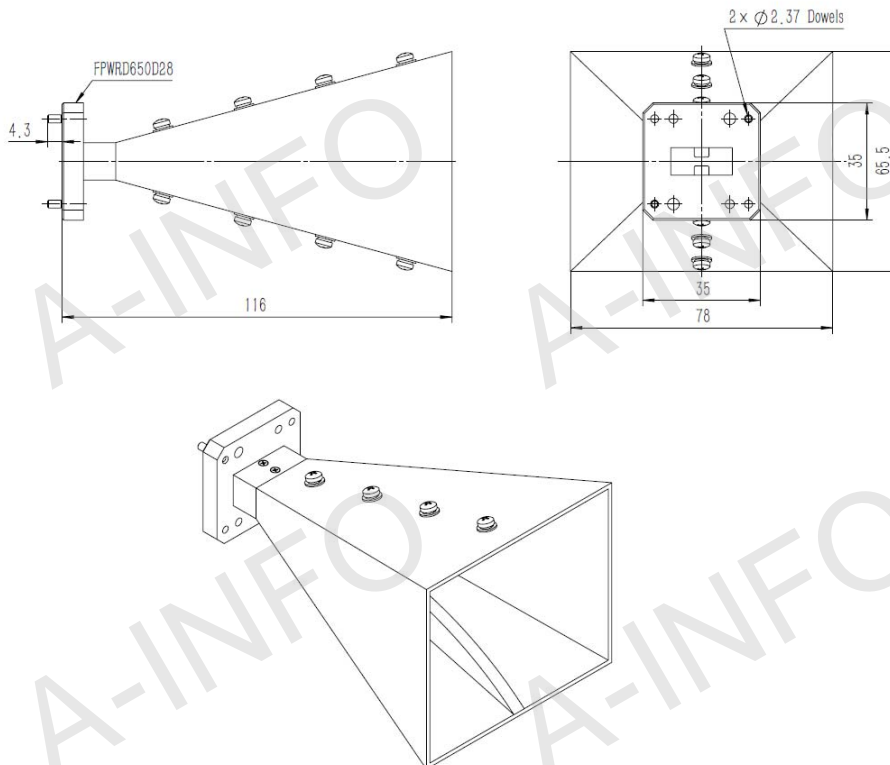

Technical Specification

Frequency Range(GHz)	6.5 - 18.0	
Gain(dBi)	15 Typ.	
Polarization	Linear	
3dB Beamwidth(deg)	E Plane:	33 - 19
	H Plane:	40 - 16
Cross Pol. Isolation(dB)	30 Typ.	
VSWR	1.5:1 Typ.	
Output	A Type:	FPWRD650D28
	C Type:	N-Female or SMA-Female or High Power N-Female
Power Handling(W)	N-F:	150 Max. CW
	SMA-F:	50 Max. CW
	HP N-F:	500 Max. CW
Material	Al	
Size(mm)	A Type:	78 x 65.5 x 116
	C Type:	78 x 65.9 x 152
Net Weight(Kg)	A Type:	0.10 Around
	C Type:	0.35 Around

Outline Drawing (Size: mm)

A Type(With FPWRD650D28 Output)

AINFO Inc.

Page 1 of 12

China(Beijing):
China(Chengdu):
USA :

Tel: (+86) 10-6266-7326,
Tel: (+86) 28-8519-2786,
Tel: (+1) 949-639-9688,

(+86) 10-6266-7327
(+86) 28-8519-3044
(+1) 949-639-9608

C Type (With N-Female Output & Round Mounting Bracket)

For SMA-Female or High Power N-Female output outline drawing, please contact A-INFO.

C Type (With N-Female Output & L Type Mounting Bracket)

For SMA-Female or High Power N-Female output outline drawing, please contact A-INFO.