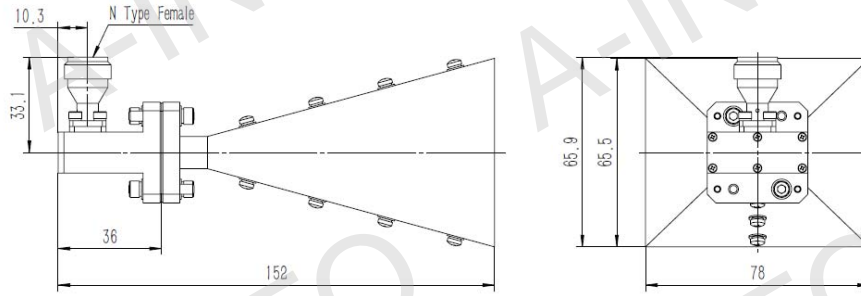

Technical Specification

Frequency Range(GHz)	6.5 - 18.0	
Gain(dBi)	15 Typ.	
Polarization	Linear	
3dB Beamwidth(deg)	E Plane:	33 - 19
	H Plane:	40 - 16
Cross Pol. Isolation(dB)	30 Typ.	
VSWR	1.5:1 Typ.	
Output	A Type:	FPWRD650D28
	C Type:	N-Female or SMA-Female or High Power N-Female
Power Handling(W)	N-F:	150 Max. CW
	SMA-F:	50 Max. CW
	HP N-F:	500 Max. CW
Material	Al	
Size(mm)	A Type:	78 x 65.5 x 116
	C Type:	78 x 65.9 x 152
Net Weight(Kg)	A Type:	0.10 Around
	C Type:	0.35 Around

Outline Drawing (Size: mm)

A Type(With FPWRD650D28 Output)

AINFO Inc.

Page 1 of 12

China(Beijing):
China(Chengdu):
USA :

Tel: (+86) 10-6266-7326,
Tel: (+86) 28-8519-2786,
Tel: (+1) 949-639-9688,

(+86) 10-6266-7327
(+86) 28-8519-3044
(+1) 949-639-9608

C Type (With N-Female Output & Round Mounting Bracket)

For SMA-Female or High Power N-Female output outline drawing, please contact A-INFO.

C Type (With N-Female Output & L Type Mounting Bracket)

For SMA-Female or High Power N-Female output outline drawing, please contact A-INFO.