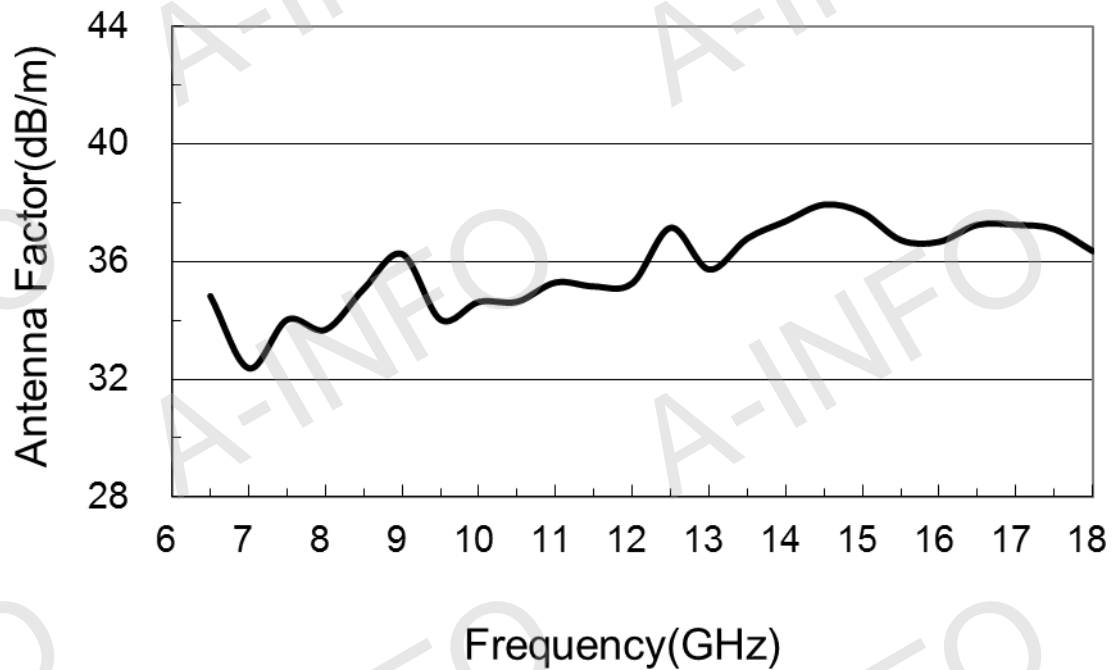

C Type (With N-Female Output & L Type Mounting Bracket & Radome)

For SMA-Female or High Power N-Female output outline drawing, please contact A-INFO.

Test Results

1. Gain & Antenna Factor

2. Cross Polarization Isolation