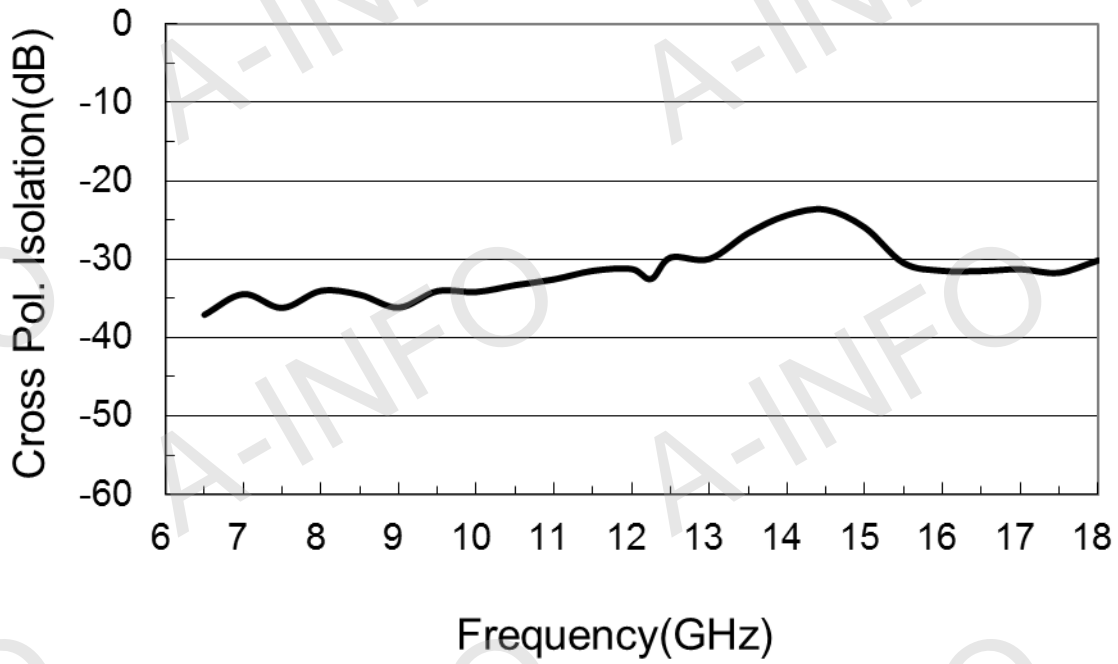

C Type (With N-Female Output & L Type Mounting Bracket & Radome)

For SMA-Female or High Power N-Female output outline drawing, please contact A-INFO.

Test Results

1. Gain & Antenna Factor

2. Cross Polarization Isolation

3. VSWR

4. Pattern