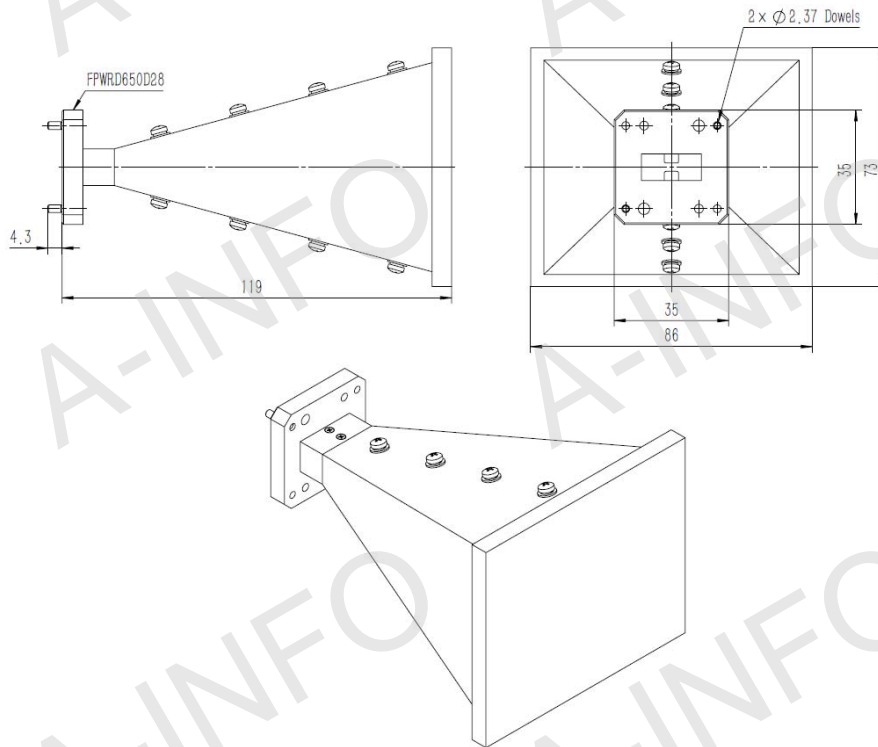

A Type (With Radome)

AINFO Inc.

Page 3 of 12

China(Beijing):
China(Chengdu):
USA :

Tel: (+86) 10-6266-7326,
Tel: (+86) 28-8519-2786,
Tel: (+1) 949-639-9688,

(+86) 10-6266-7327
(+86) 28-8519-3044
(+1) 949-639-9608

Fax: (+86) 10-6266-7379
Fax: (+86) 28-8519-3068
Fax: (+1) 949-639-9670

Website: www.ainfoinc.com
Email: sales@ainfoinc.com