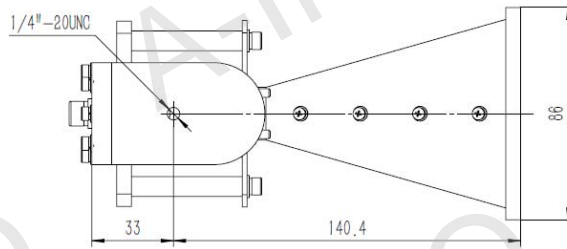

C Type (With N-Female Output & L Type Mounting Bracket & Radome)

For SMA-Female or High Power N-Female output outline drawing, please contact A-INFO.

Test Results

1. Gain & Antenna Factor

2. Cross Polarization Isolation