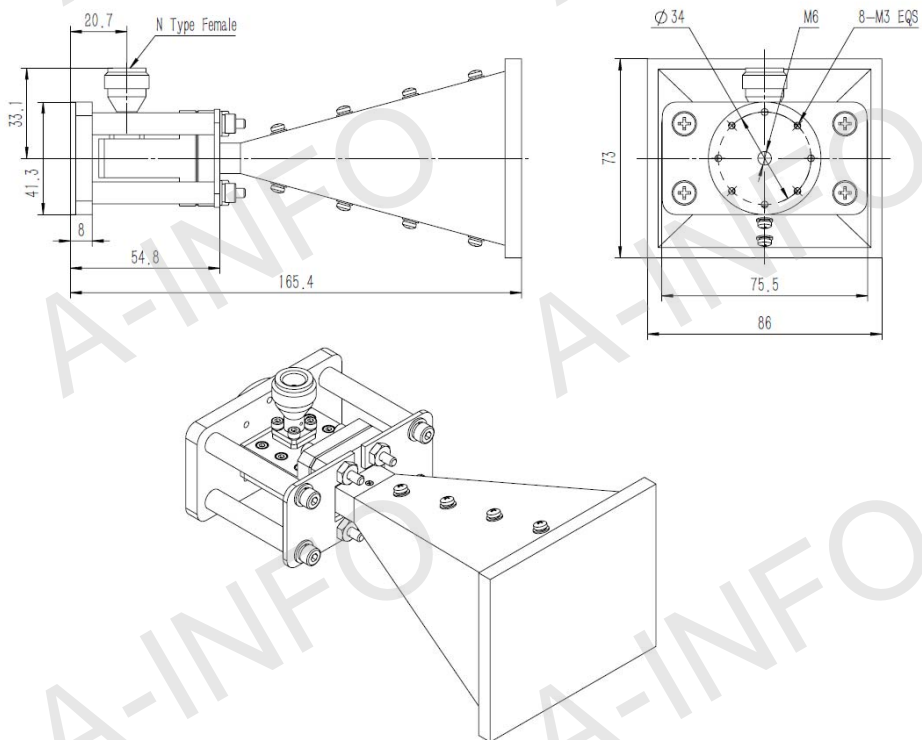

C Type (With N-Female Output & Round Mounting Bracket & Radome)

For SMA-Female or High Power N-Female output outline drawing, please contact A-INFO.

AINFO Inc.

Page 4 of 12

China(Beijing):
China(Chengdu):
USA :