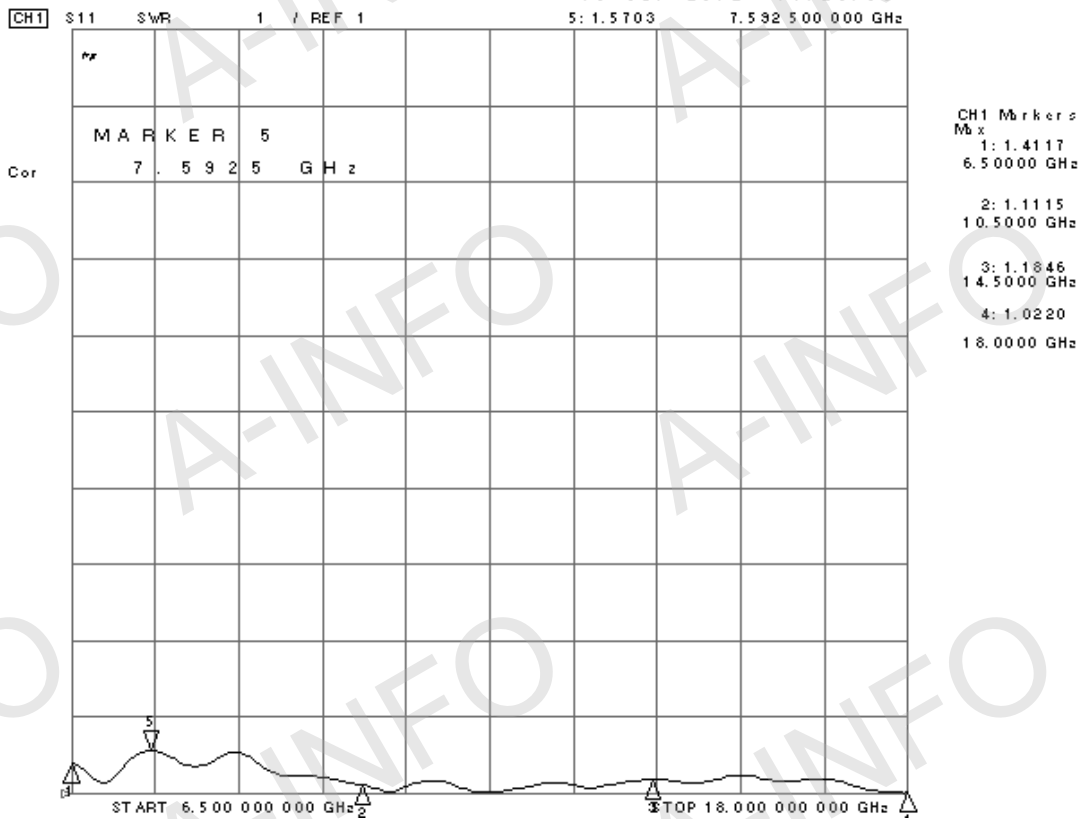

2. Cross Polarization Isolation

3. VSWR