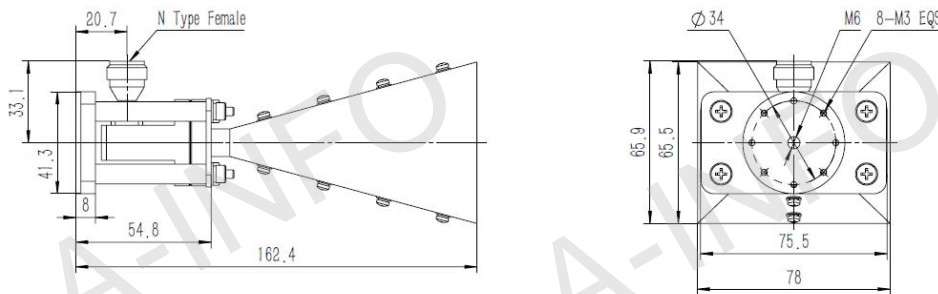

Technical Specification

Frequency Range(GHz)	6.5 - 18.0	
Gain(dBi)	15 Typ.	
Polarization	Linear	
3dB Beamwidth(deg)	E Plane:	33 - 19
	H Plane:	40 - 16
Cross Pol. Isolation(dB)	30 Typ.	
VSWR	1.5:1 Typ.	
Output	A Type:	FPWRD650D28
	C Type:	N-Female or SMA-Female or High Power N-Female
Power Handling(W)	N-F:	150 Max. CW
	SMA-F:	50 Max. CW
	HP N-F:	500 Max. CW
Material	Al	
Size(mm)	A Type:	78 x 65.5 x 116
	C Type:	78 x 65.9 x 152
Net Weight(Kg)	A Type:	0.10 Around
	C Type:	0.35 Around

C Type (With N-Female Output & Round Mounting Bracket)

For SMA-Female or High Power N-Female output outline drawing, please contact A-INFO.

C Type (With N-Female Output & L Type Mounting Bracket)

For SMA-Female or High Power N-Female output outline drawing, please contact A-INFO.