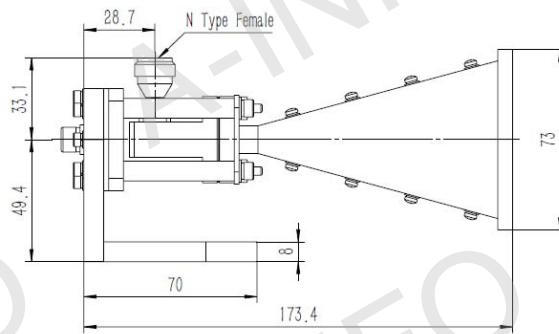

C Type (With N-Female Output & L Type Mounting Bracket & Radome)

For SMA-Female or High Power N-Female output outline drawing, please contact A-INFO.