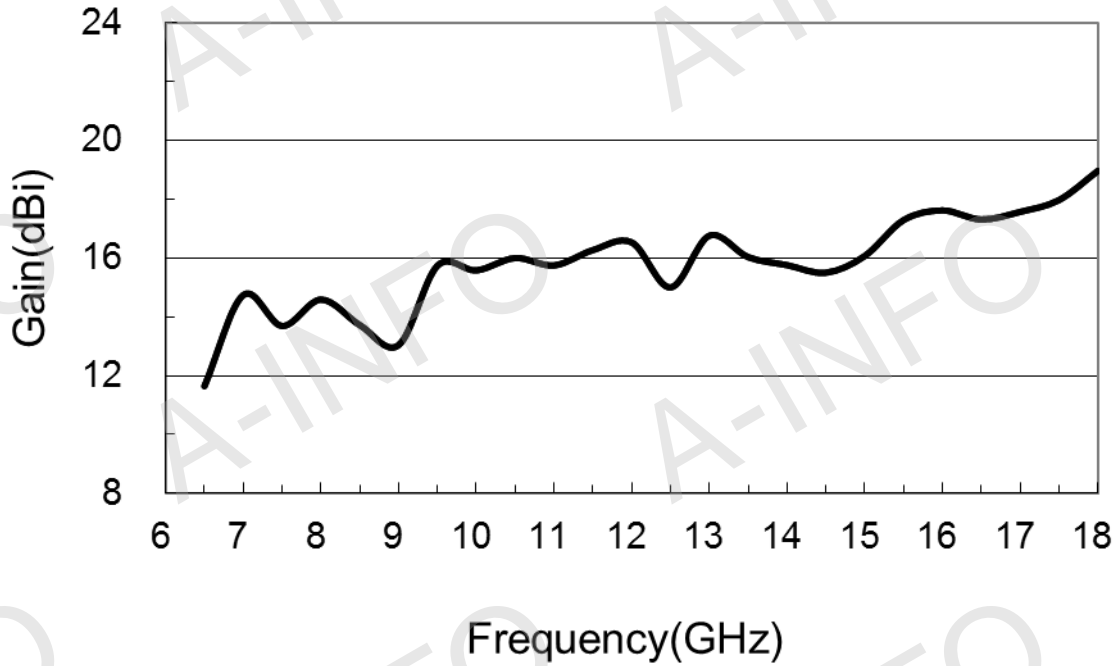

Test Results

1. Gain & Antenna Factor