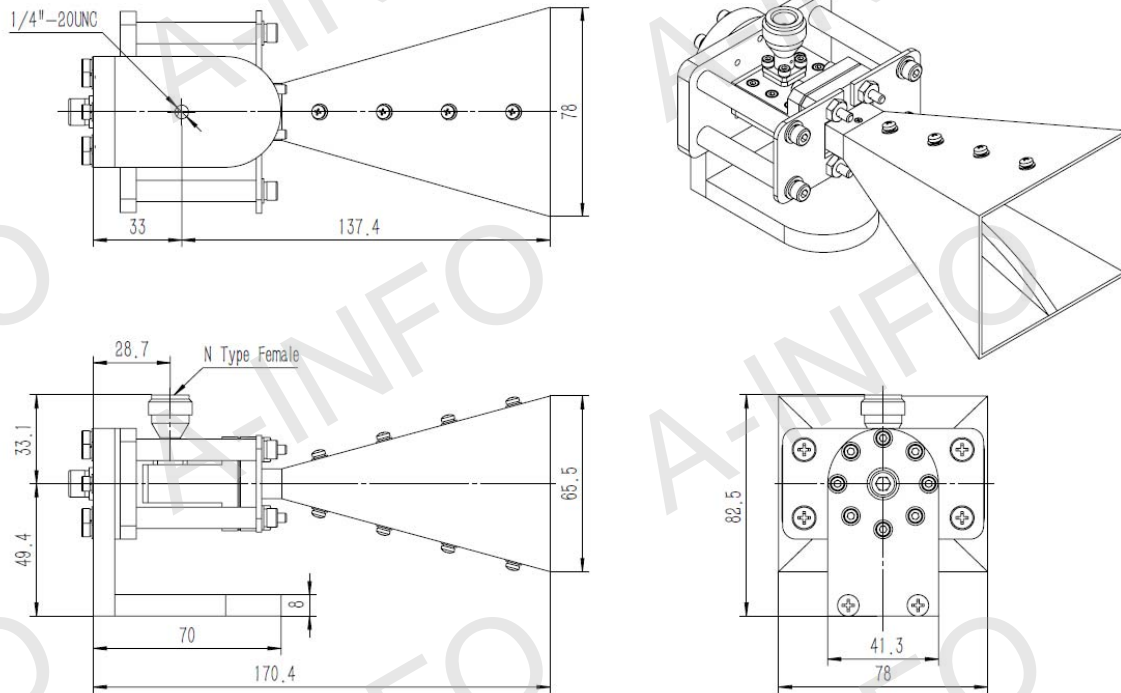

Technical Specification

Frequency Range(GHz)	6.5 - 18.0	
Gain(dBi)	15 Typ.	
Polarization	Linear	
3dB Beamwidth(deg)	E Plane:	33 - 19
	H Plane:	40 - 16
Cross Pol. Isolation(dB)	30 Typ.	
VSWR	1.5:1 Typ.	
Output	A Type:	FPWRD650D28
	C Type:	N-Female or SMA-Female or High Power N-Female
Power Handling(W)	N-F:	150 Max. CW
	SMA-F:	50 Max. CW
	HP N-F:	500 Max. CW
Material	Al	
Size(mm)	A Type:	78 x 65.5 x 116
	C Type:	78 x 65.9 x 152
Net Weight(Kg)	A Type:	0.10 Around
	C Type:	0.35 Around

C Type (With N-Female Output & Round Mounting Bracket)

For SMA-Female or High Power N-Female output outline drawing, please contact A-INFO.

C Type (With N-Female Output & L Type Mounting Bracket)

For SMA-Female or High Power N-Female output outline drawing, please contact A-INFO.