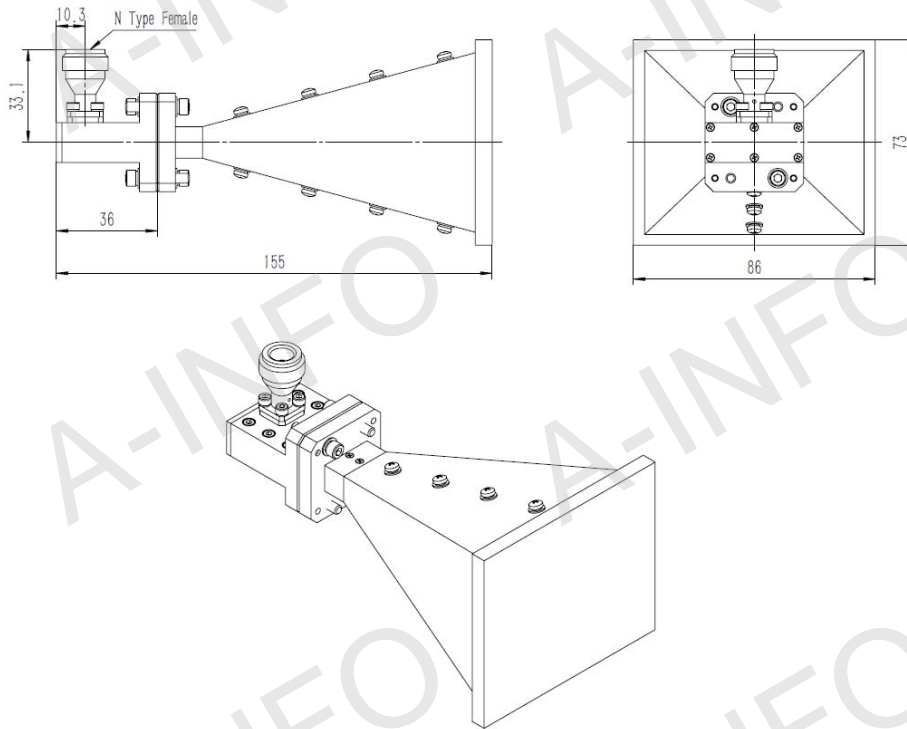

C Type (With N-Female Output & Radome)

For SMA-Female or High Power N-Female output outline drawing, please contact A-INFO.

C Type (With N-Female Output & Round Mounting Bracket & Radome)

For SMA-Female or High Power N-Female output outline drawing, please contact A-INFO.